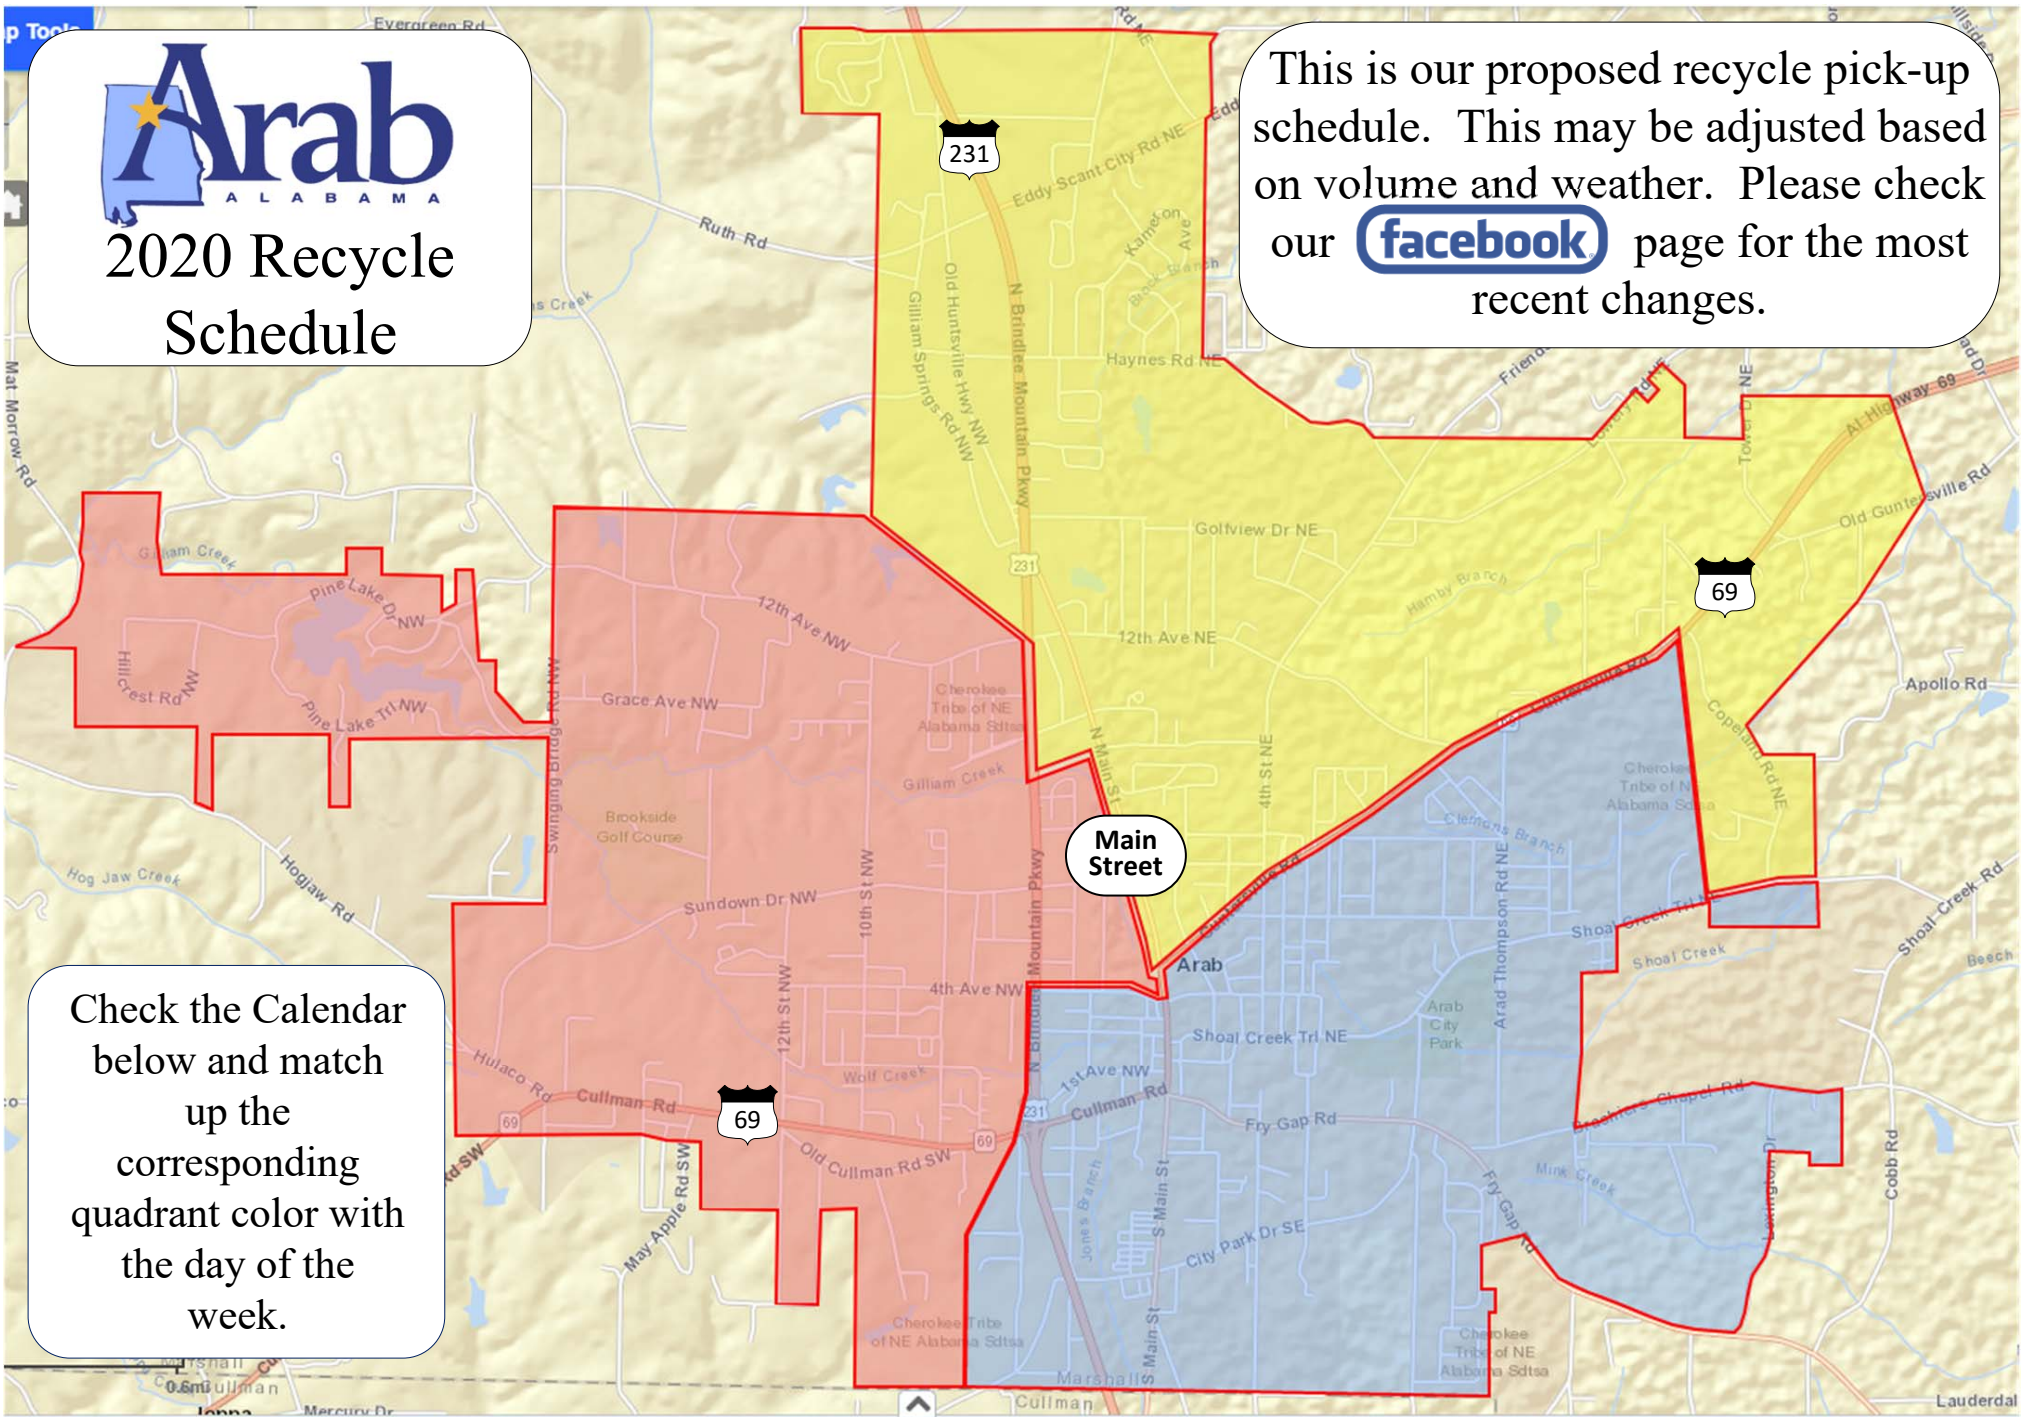

## 2020 Recycle Schedule

This is our proposed recycle pick-up schedule. This may be adjusted based on volume and weather. Please check our [facebook](#) page for the most recent changes.

Check the Calendar below and match up the corresponding quadrant color with the day of the week.