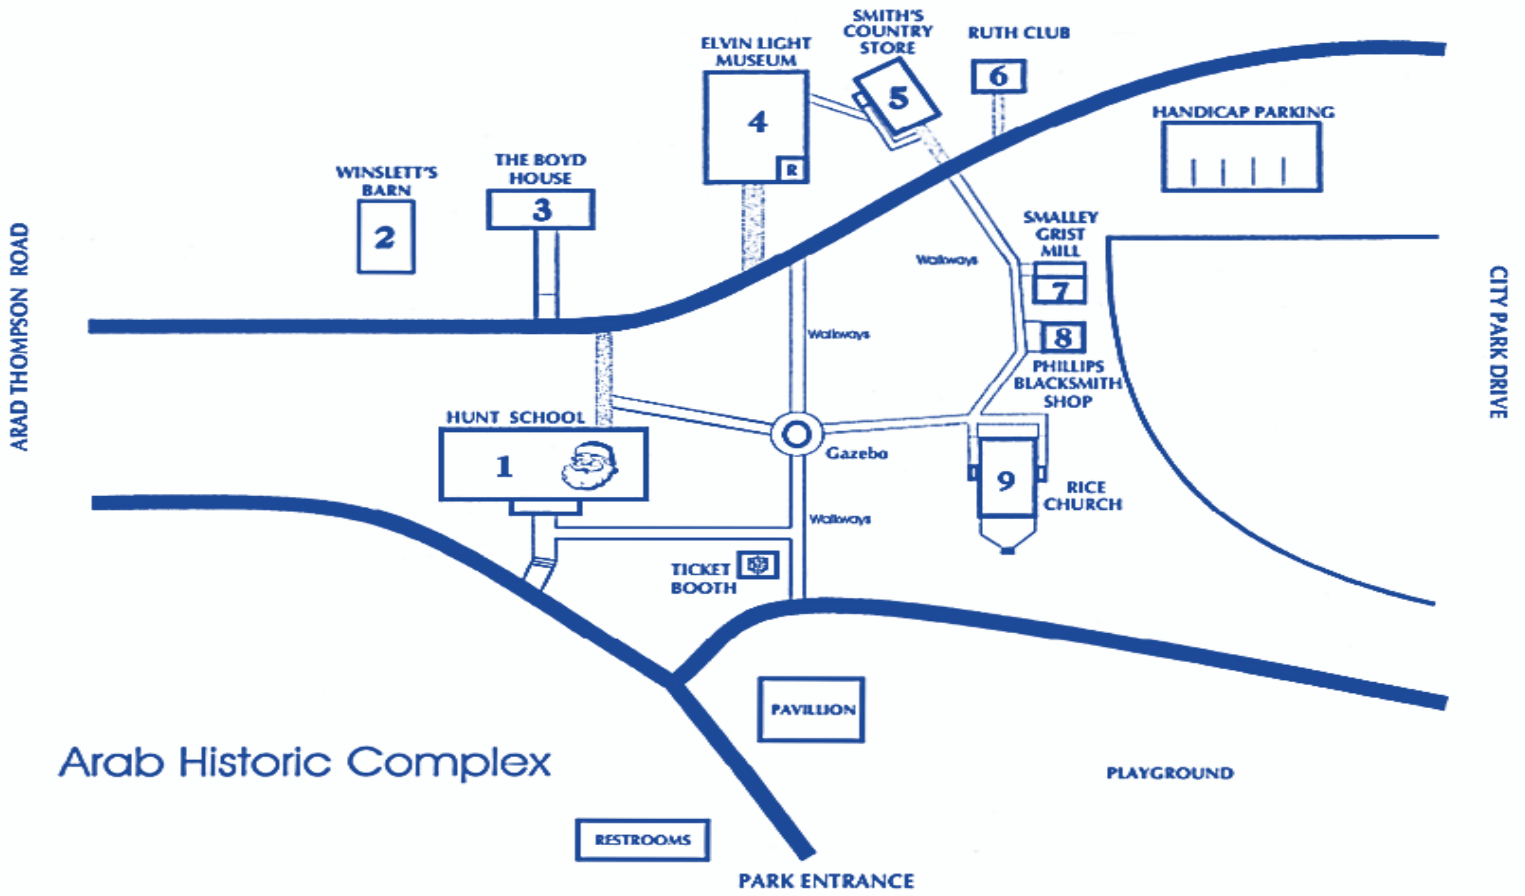

Arab Historic Complex