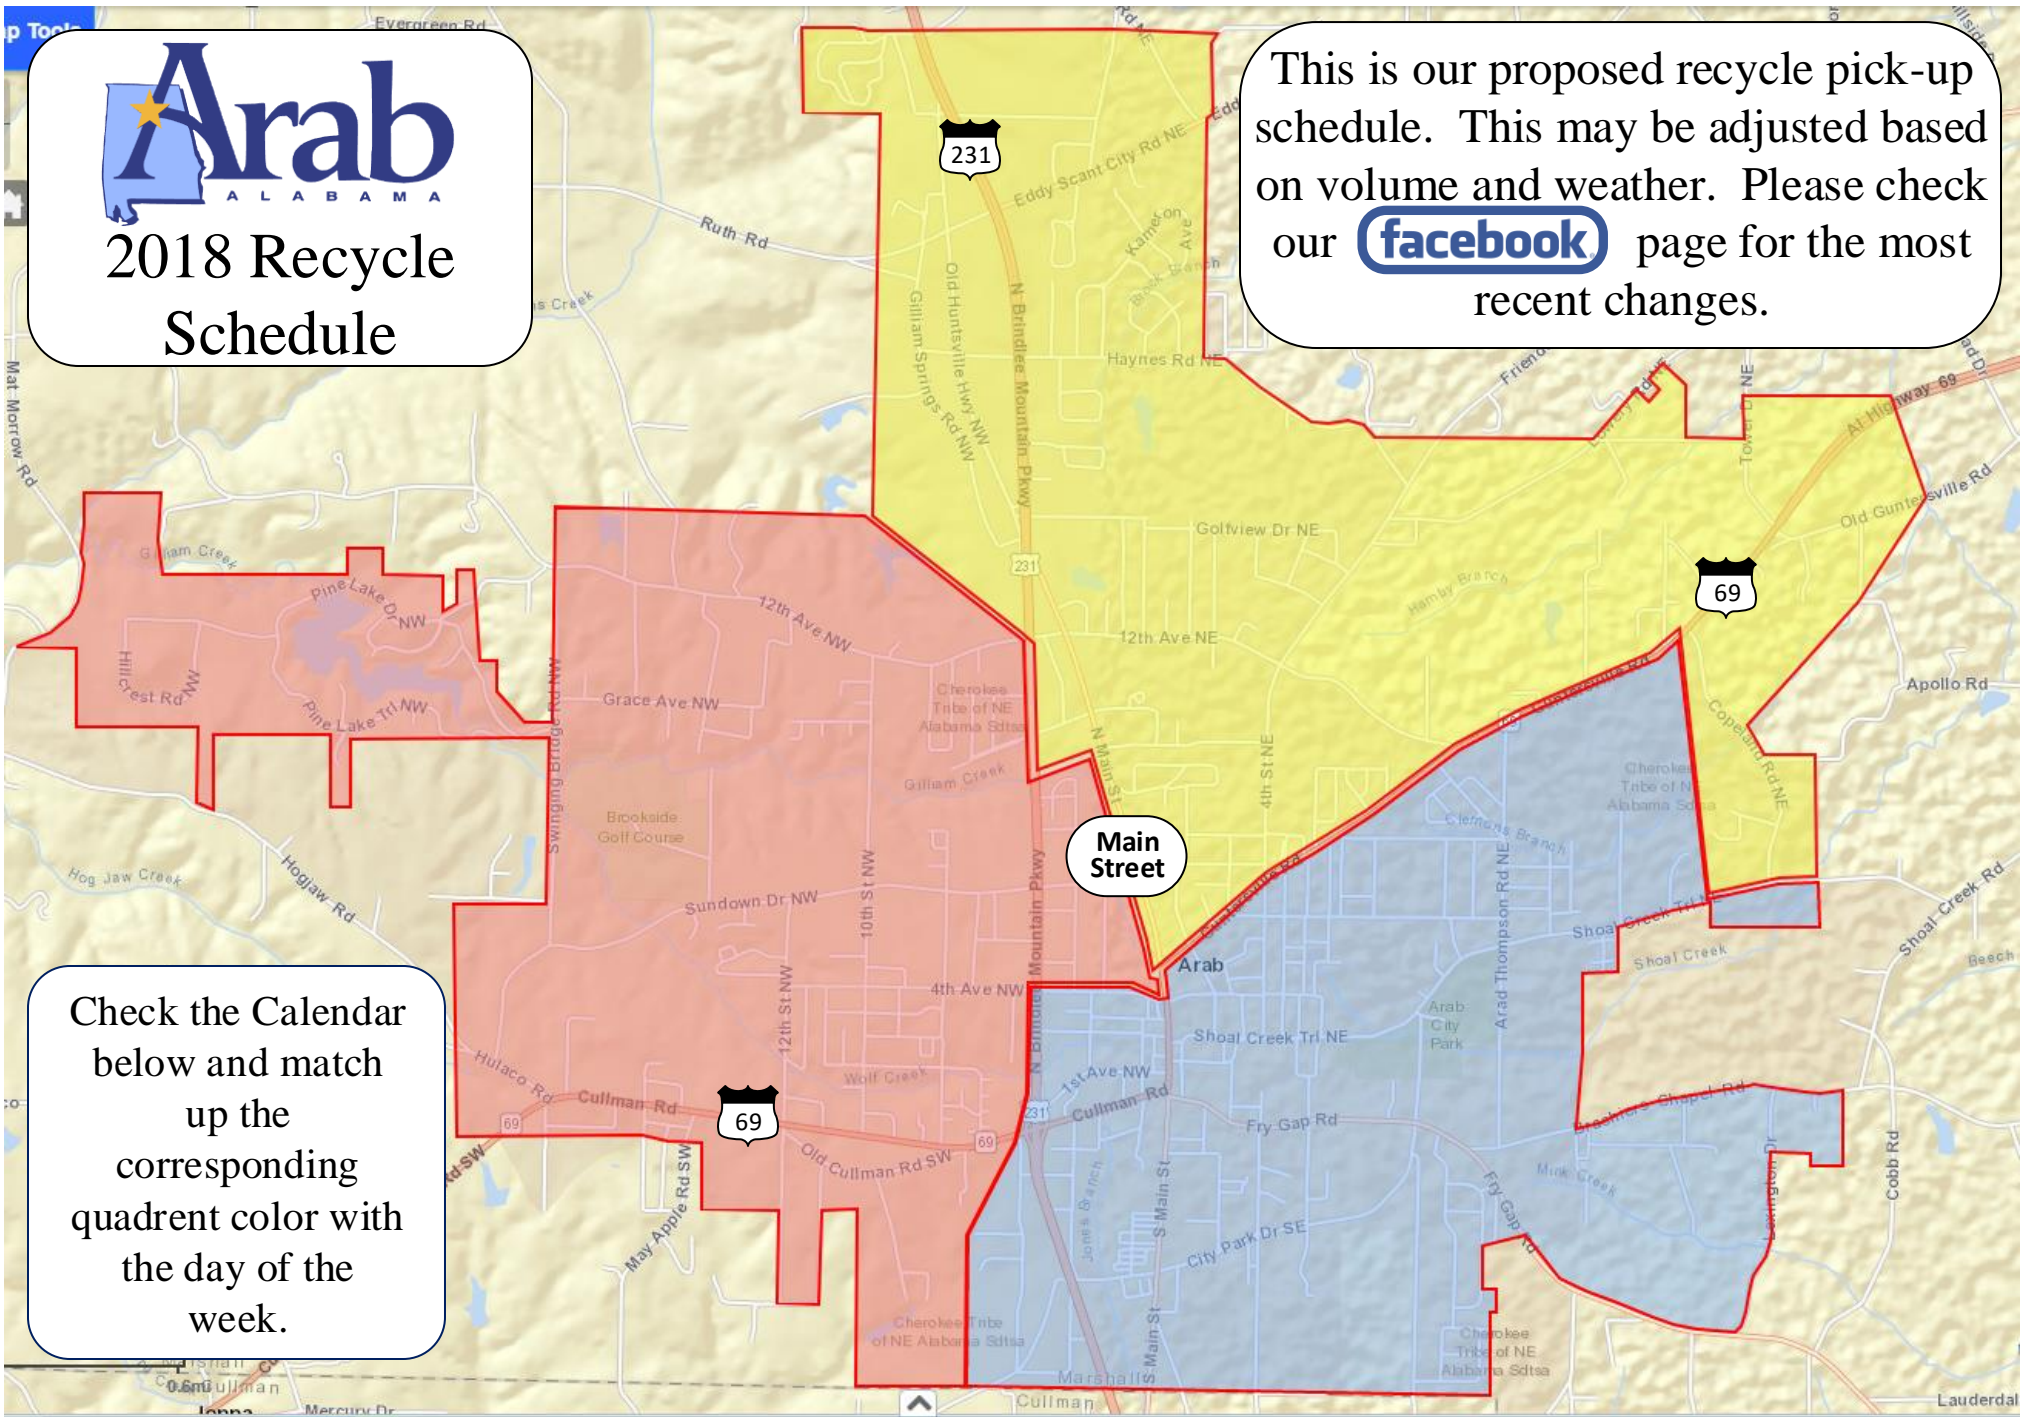

## 2018 Recycle Schedule

This is our proposed recycle pick-up schedule. This may be adjusted based on volume and weather. Please check our [facebook](#) page for the most recent changes.

Check the Calendar below and match up the corresponding quadrant color with the day of the week.